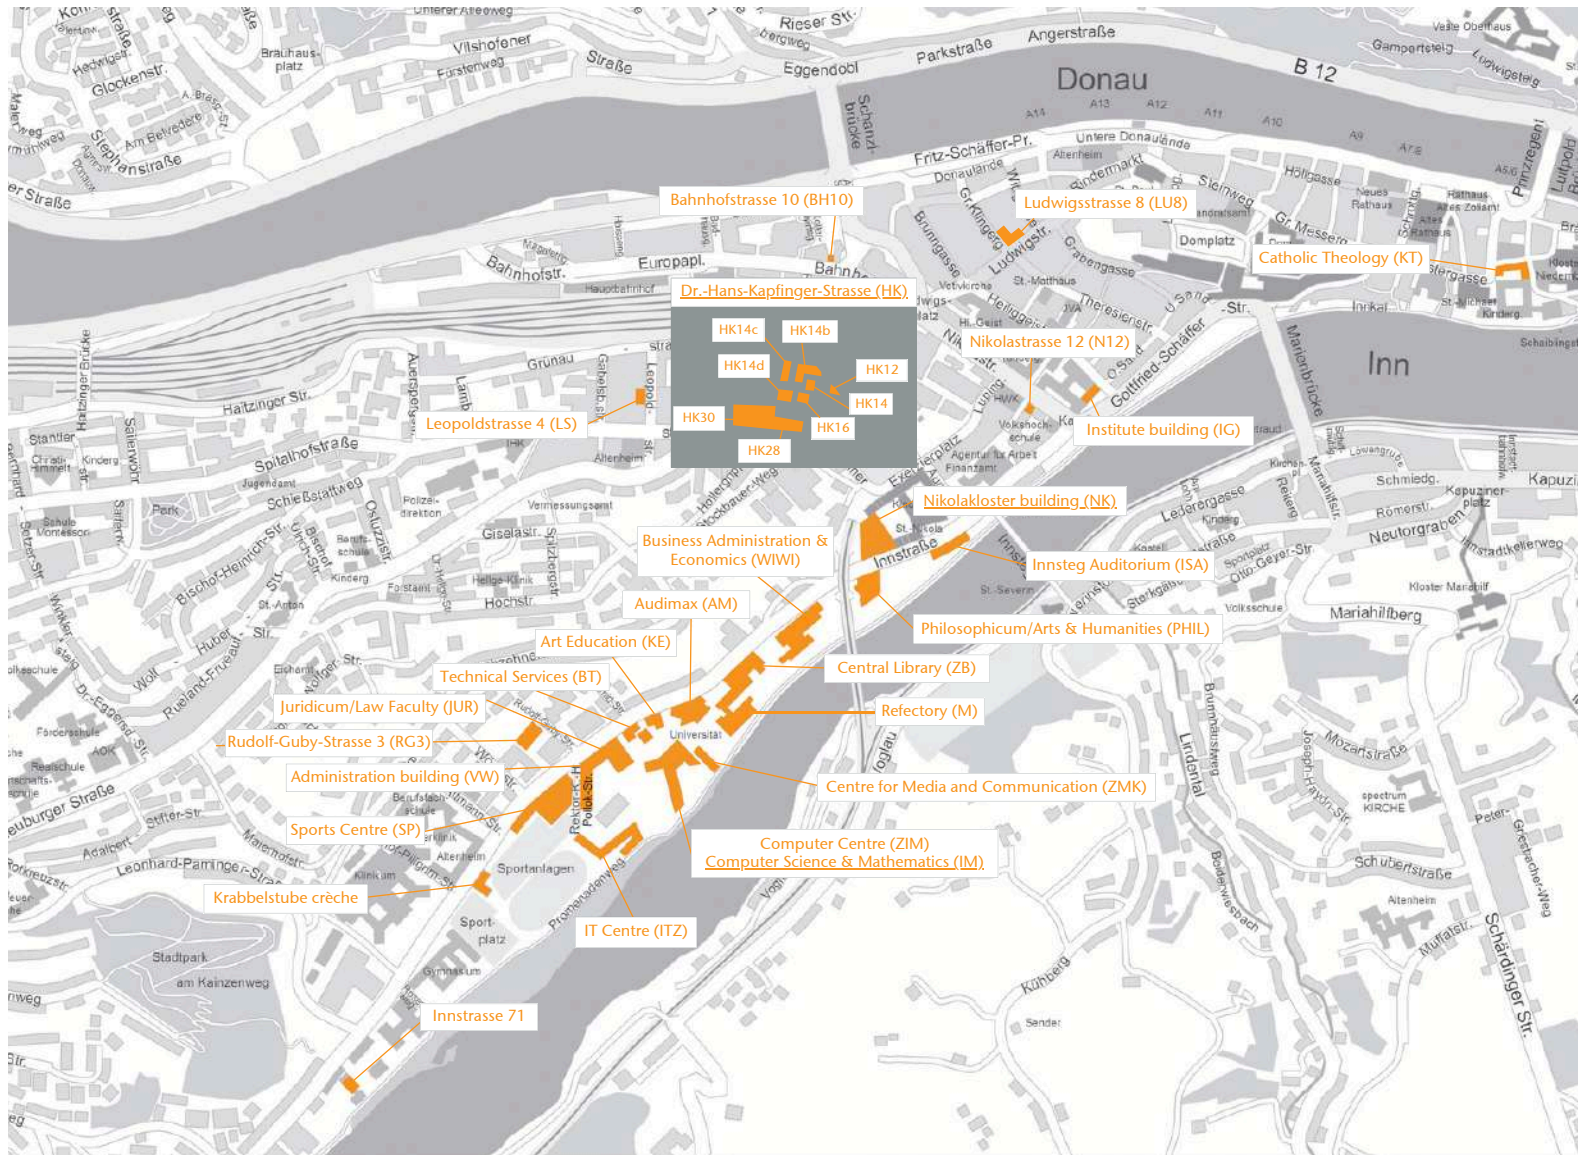

Insider's Guide to Uni Life

Referat VI/2 -International Support Service
Neha and Bhargavi
Summer Semester 2025

1. Campus Map
2. Buddy Program
3. Orientation Weeks
4. ZKK Courses
5. iStudiPass
6. AYCD (All You Can Do)
7. Language Center
8. BIB (Library)
9. Mensa (Cafeteria)
10. Sportszentrum
11. Student Clubs & Activities
12. KulturTransport
13. Calendar
14. Q&A Session

University of Passau Map

- Connects incoming international students with a local student.
- To guide you through your first days in Passau, from academics to culture.
- Register here- [Buddy Program](#)